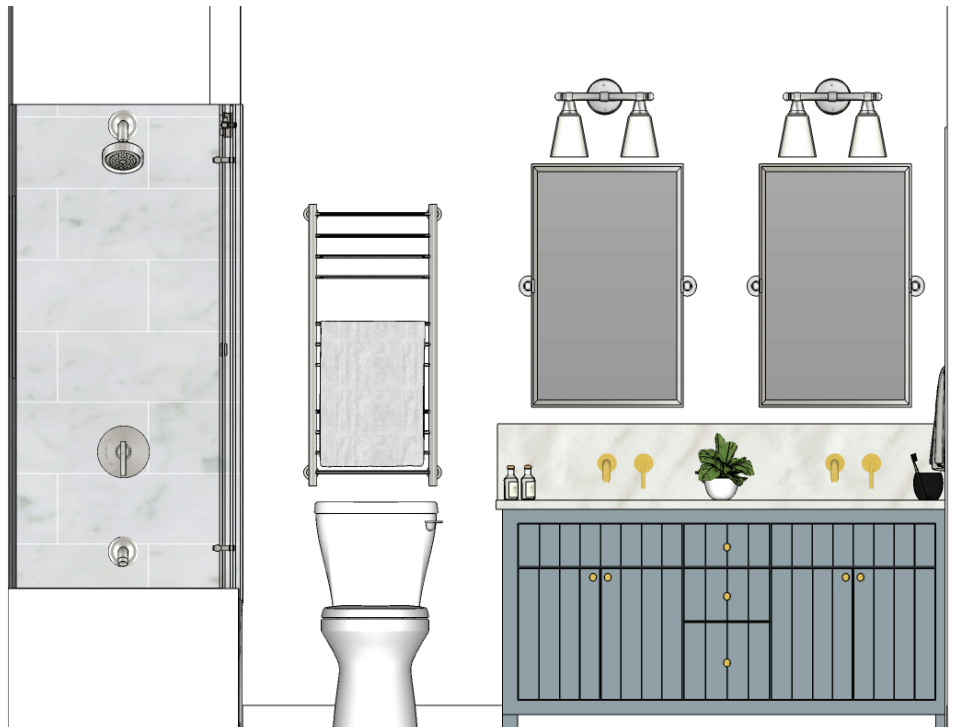

Vanity Elevation