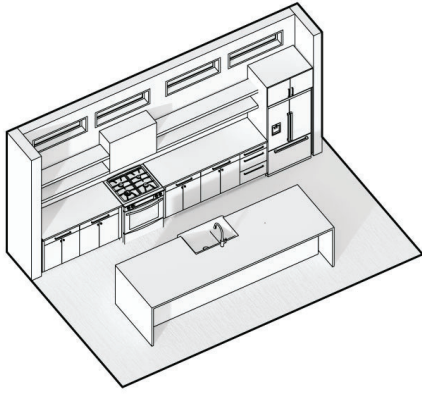

# Farmhouse Style

Choose from four unique kitchen layouts, with a variety of pre-selected finishes and fixtures to customize and complete your look.

Option 1 (included in base price)

Option 2 (+\$15,000)