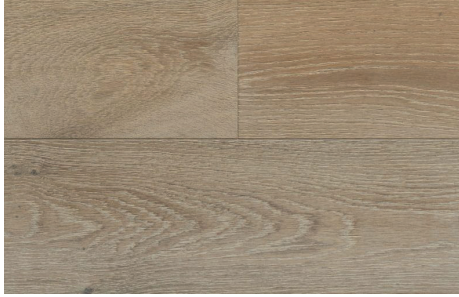

## *Notes*

.....  
.....  
.....  
.....

*Farmhouse Style*  
select from these curated interior finishes

Flooring

- White Oak Wood Floors*  
*(included in base price)*

Kitchen Sink

- Kohler Undermount Cast Iron*  
*(included in base price)*