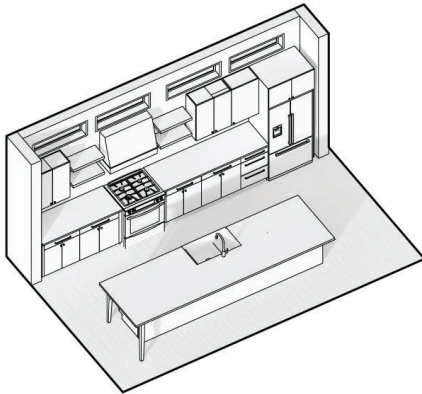

# Farmhouse Style

Choose from four unique kitchen layouts, with a variety of pre-selected finishes and fixtures to customize and complete your look.

Option 1 (included in base price)

Option 2 (+\$15,000)