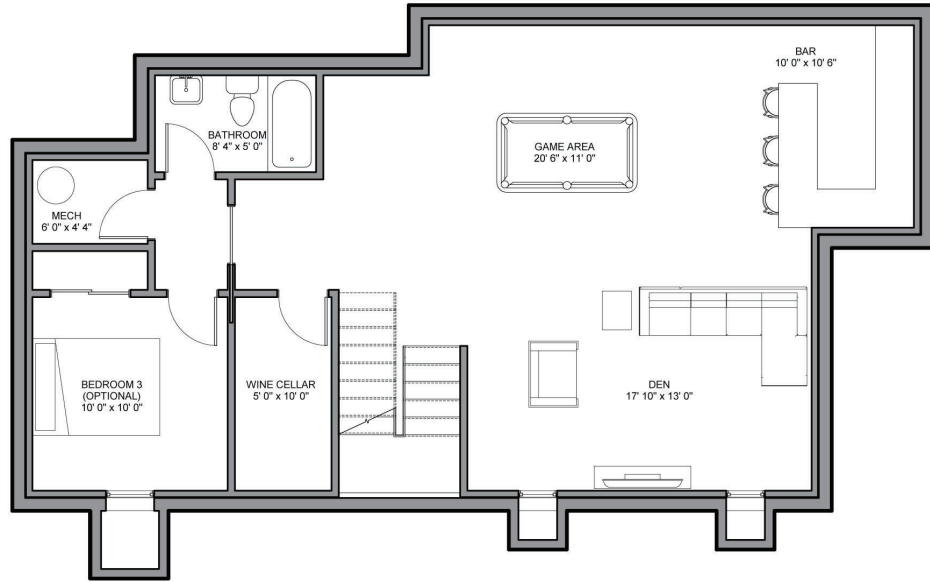

Welcome Home

The Modern Colonial II

4+ Bed 2.5 Bath, 2,200 Sq. Feet

Starting at \$600,000

The Details

- Large front porch
- Unobstructed floor plan opens to back yard
- Gabled ceilings in Master Bedroom
- Large exterior patio with bifolding glass doors
- 2+ story great room and stair offers 26' ceilings
- Ample daylight, but filtered views for privacy
- Modern kitchen with multiple finish options
- Multiple exterior finish options
- Large walk in laundry
- Will fit on most Denver lots*
- Optional rear balcony
- Optional 1,100 s.f. finished basement

Notes

.....

.....

.....

.....

.....

The Modern Colonial II

4+ Bed 2.5 Bath, 2,200 Sq. Feet
Starting at \$600,000

Ground Floor Plan

Second Floor Plan

The Modern Colonial II

4+ Bed 2.5 Bath, 2,200 Sq. Feet

Starting at \$600,000

Basement Option 1

Basement Option 2