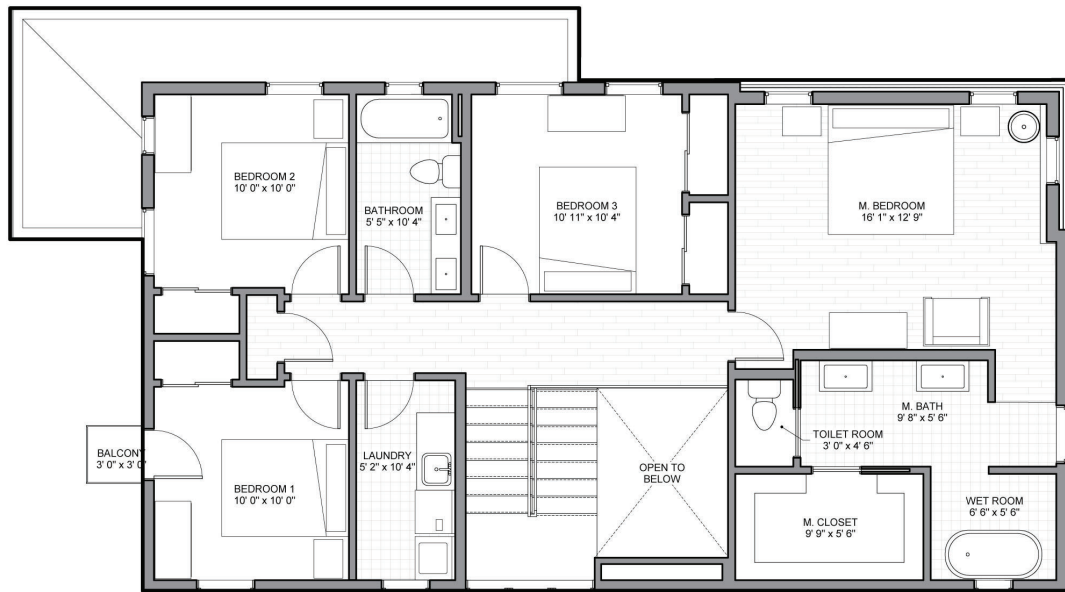

Welcome Home

The Modern Colonial II

4+ Bed 2.5 Bath, 2,200 Sq. Feet

Starting at \$600,000

The Details

- Large front porch
- Unobstructed floor plan opens to back yard
- Gabled ceilings in Master Bedroom
- Large exterior patio with bifolding glass doors
- 2+ story great room and stair offers 26' ceilings
- Ample daylight, but filtered views for privacy
- Modern kitchen with multiple finish options
- Multiple exterior finish options
- Large walk in laundry
- Will fit on most Denver lots*
- Optional rear balcony
- Optional 1,100 s.f. finished basement

Notes

.....

.....

.....

.....

.....

The Modern Colonial II

4+ Bed 2.5 Bath, 2,200 Sq. Feet
Starting at \$600,000

Ground Floor Plan

Second Floor Plan

The Modern Colonial II

4+ Bed 2.5 Bath, 2,200 Sq. Feet

Starting at \$600,000

Basement Option 1

Basement Option 2