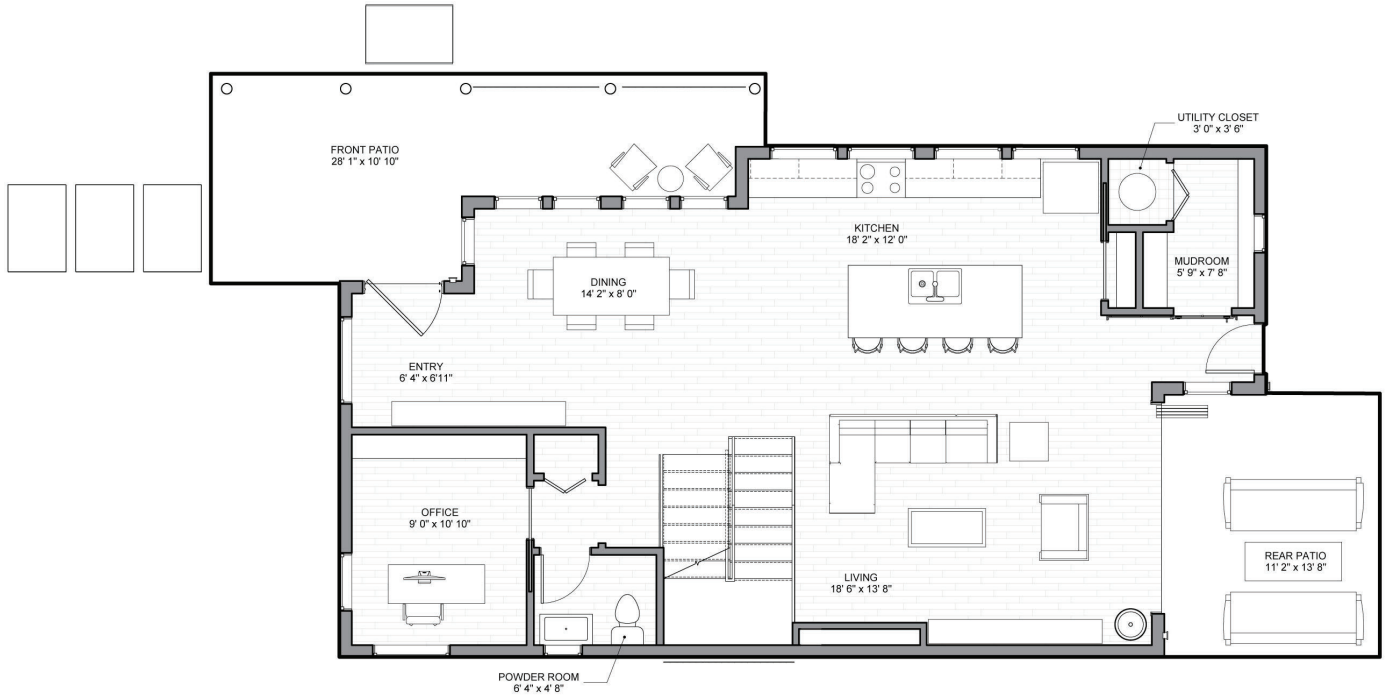

Welcome Home

The Modern Colonial II

4+ Bed 2.5 Bath, 2,200 Sq. Feet

Starting at \$600,000

The Details

- Large front porch
- Unobstructed floor plan opens to back yard
- Gabled ceilings in Master Bedroom
- Large exterior patio with bifolding glass doors
- 2+ story great room and stair offers 26' ceilings
- Ample daylight, but filtered views for privacy
- Modern kitchen with multiple finish options
- Multiple exterior finish options
- Large walk in laundry
- Will fit on most Denver lots*
- Optional rear balcony
- Optional 1,100 s.f. finished basement

Notes

.....

.....

.....

.....

.....

The Modern Colonial II

4+ Bed 2.5 Bath, 2,200 Sq. Feet
Starting at \$600,000

Ground Floor Plan

Second Floor Plan

The Modern Colonial II

4+ Bed 2.5 Bath, 2,200 Sq. Feet

Starting at \$600,000

Basement Option 1

Basement Option 2